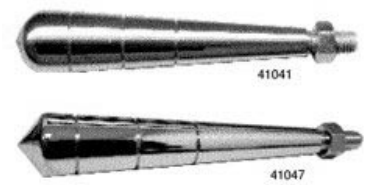

dash knobs, brake handles & lighters

SMALL ACCESSORY DASH CONTROL KNOBS

PART NO.	DESCRIPTION
TSO	Choose Color and Function

LARGE AIR VALVE CONTROL KNOBS

PART NO.	DESCRIPTION
PS91	Choose Color and Function

CHROME DELUXE CIGARETTE LIGHTER - WITH JEWEL

PART NO.	DESCRIPTION
28479	Amber
28480	Blue
28481	Clear
28482	Green
28483	Purple
28484	Red

TRAILER BRAKE HANDLE KNOBS - WITH JEWELS

PART NO.	DESCRIPTION
41041	Amber
41042	Blue
41043	Clear
41044	Green
41045	Purple
41046	Red
41047	Pointed

ALUMINUM TURN SIGNAL HANDLE

PART NO.	DESCRIPTION
96620	Chrome Plated

CHROME PLASTIC TURN SIGNAL HANDLE

PART NO.	DESCRIPTION
68700	Universal

CHROME ALUMINUM/WOOD TRAILER BRAKE HANDLE WITH JEWEL (8" LONG)

PART NO.	DESCRIPTION
96670	Amber
96671	Blue
96672	Clear
96673	Green
96674	Purple
96675	Red
96676	Cone type (no glass jewel)

SCREW-IN AIR VALVE TRACTOR PLATE CONTROL KNOB WITH JEWEL

Fits all Class 8 Trucks 1990 and newer - Chrome Rim, S. S. Script Plate

PART NO.	DESCRIPTION
95870	Amber
95871	Blue
95872	Clear
95873	Green
95874	Purple
95875	Red