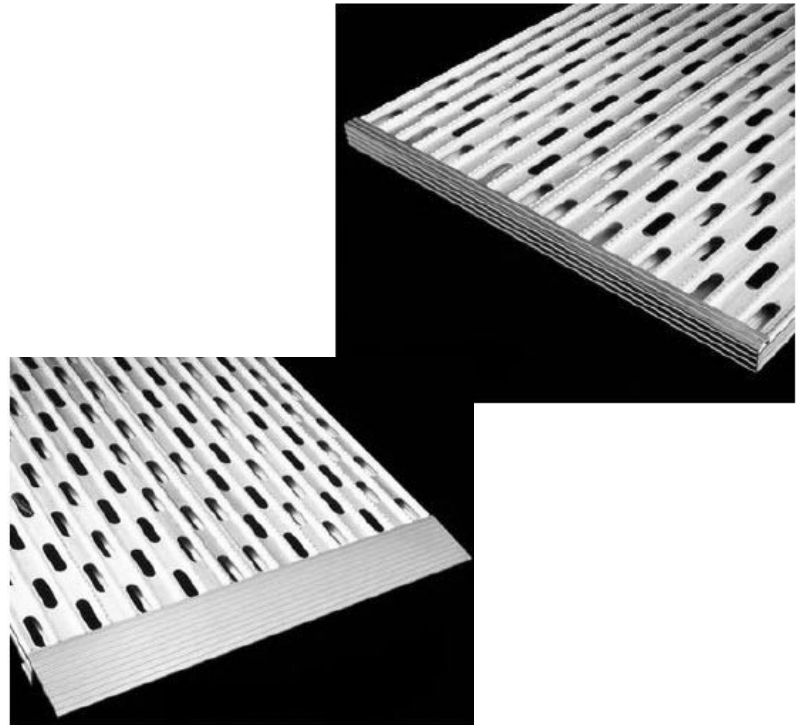

DECK PLATES

DYNA-DECK

PART NO. DESCRIPTION/DIMENSIONS

TOP MOUNT

432	18 1/2" Long X 33 1/4" Wide
433	28" Long X 33 1/4" Wide
434	37 1/2" Long X 33 1/4" Wide
435	46 3/4" Long X 33 1/4" Wide

FLUSH MOUNT

442	18 1/2" Long X 30 1/4" Wide
443	28" Long X 30 1/4" Wide

DIAMOND PLATE

PART NO. DESCRIPTION/DIMENSIONS

WITH STIFFENERS

166-024C	24" Long X 34 1/2" Wide
166-036C	36" Long X 34 1/2" Wide
166	48" Long X 34 1/2" Wide
166-060C	60" Long X 34 1/2" Wide
167-072C	72" Long X 34 1/2" Wide
167	96" Long X 34 1/2" Wide

WITHOUT STIFFENERS

164	48" Long X 34 1/2" Wide
165	96" Long X 34 1/2" Wide

AIR LINE BOXES

PART NO. DESCRIPTION/DIMENSIONS

12023B	Double Connector, 6 Flat & 2 Round 4" Load Lights with Chromed Plastic Bezels
12020	Double Conector, Blank