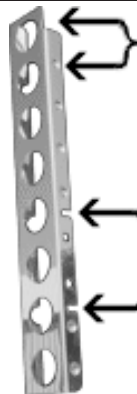

REAR AIR CLEANER LIGHTS 1988 - 2004

Peterbilt 379 15" Rear Air Cleaner Lights, 1988 - 2005

Flat

26" Tall	31030(16)
19.5" Tall	31020(12)
16.3" Tall	31010(10)
13" Tall	31000 (8)