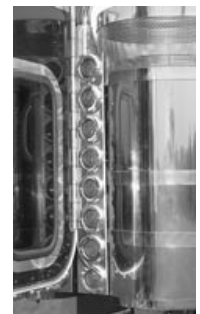

## FRONT AND REAR 15" DONALDSON PREMIUM AIR CLEANER LIGHTS 2005 & LATER

PART NO.  
32230B  
31230B

DESCRIPTION  
15" Premium Donaldson Front Air Cleaner Brackets with 16 Flat Lights & Chrome Plastic Bezels  
15" Premium Donaldson Rear Air Cleaner Brackets with 16 Flat Lights & Chrome Plastic Bezels

### Peterbilt 15" Premium Donaldson Front Air Cleaner Lights, 2005 & Later

**Flat      Beehive**

26" Tall Bracket	32230(16)	32231(16)
------------------	-----------	-----------

Spring loaded, twist off top

Lid bolts are inside, under spring loaded top

**15" Diameter Premium Donaldson Air Cleaner**

32230B

31230B